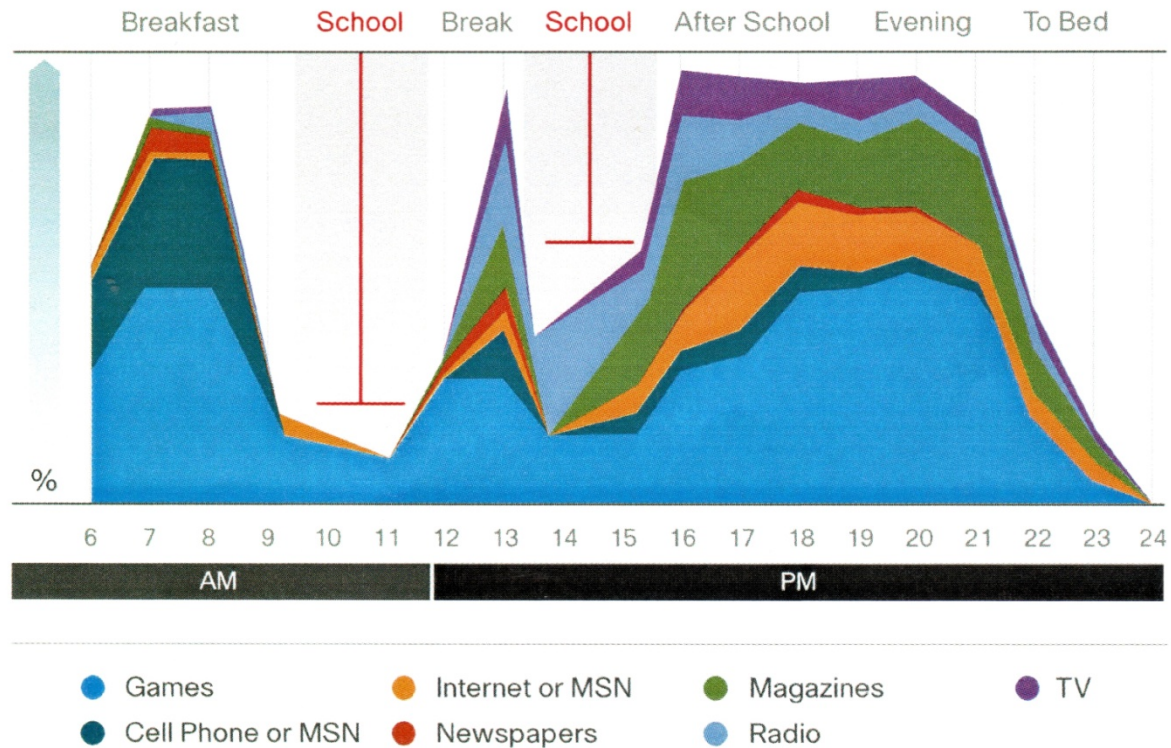

Business grows on Web 2.0 Technology

- Mobile
- Connected
- Engaged
- Available

Connected

Available

Engaged

Mobile

Survey of Dutch school students

Media Consumption by Percent

Source: Cisco 2007

Web 2.0 Is an Evolution that Delivers on the Early Promises of the Internet

Collaborative Communication

90%

U.S. teens with internet access have tried social networking technologies

9 Hours

per week spent on online social networking activities by U.S. teens with internet access

Users in Control

WIKIPEDIA

Half

of all U.S. students who use social networking report talking specifically about schoolwork while online