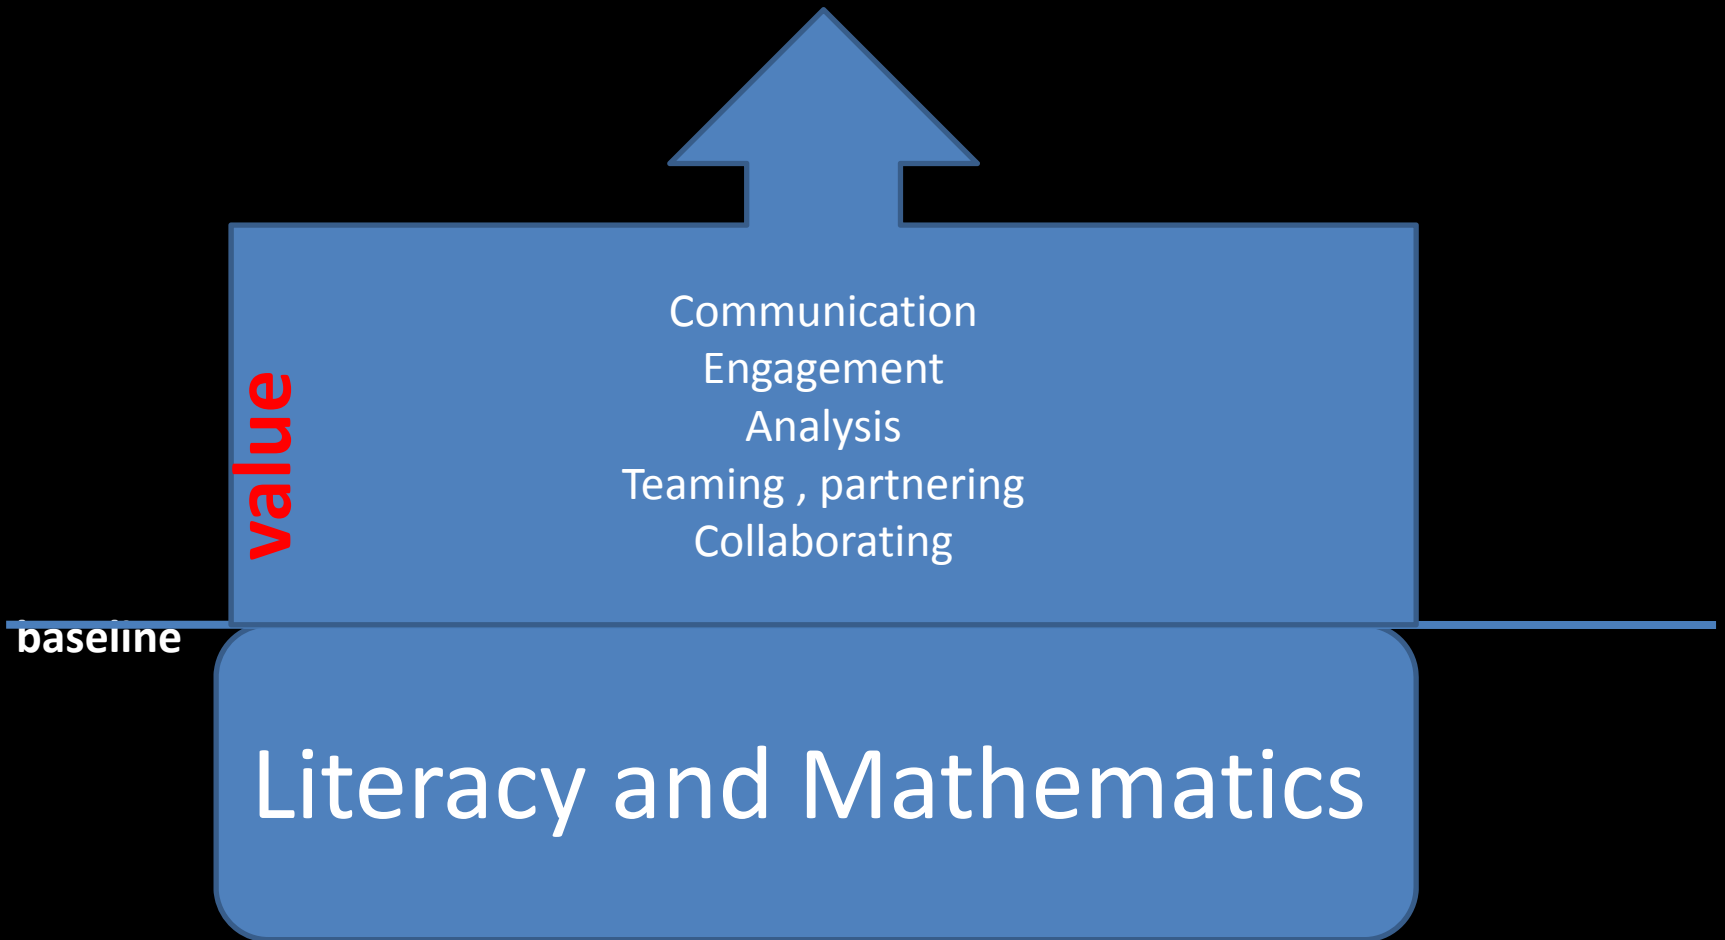

In a knowledge economy